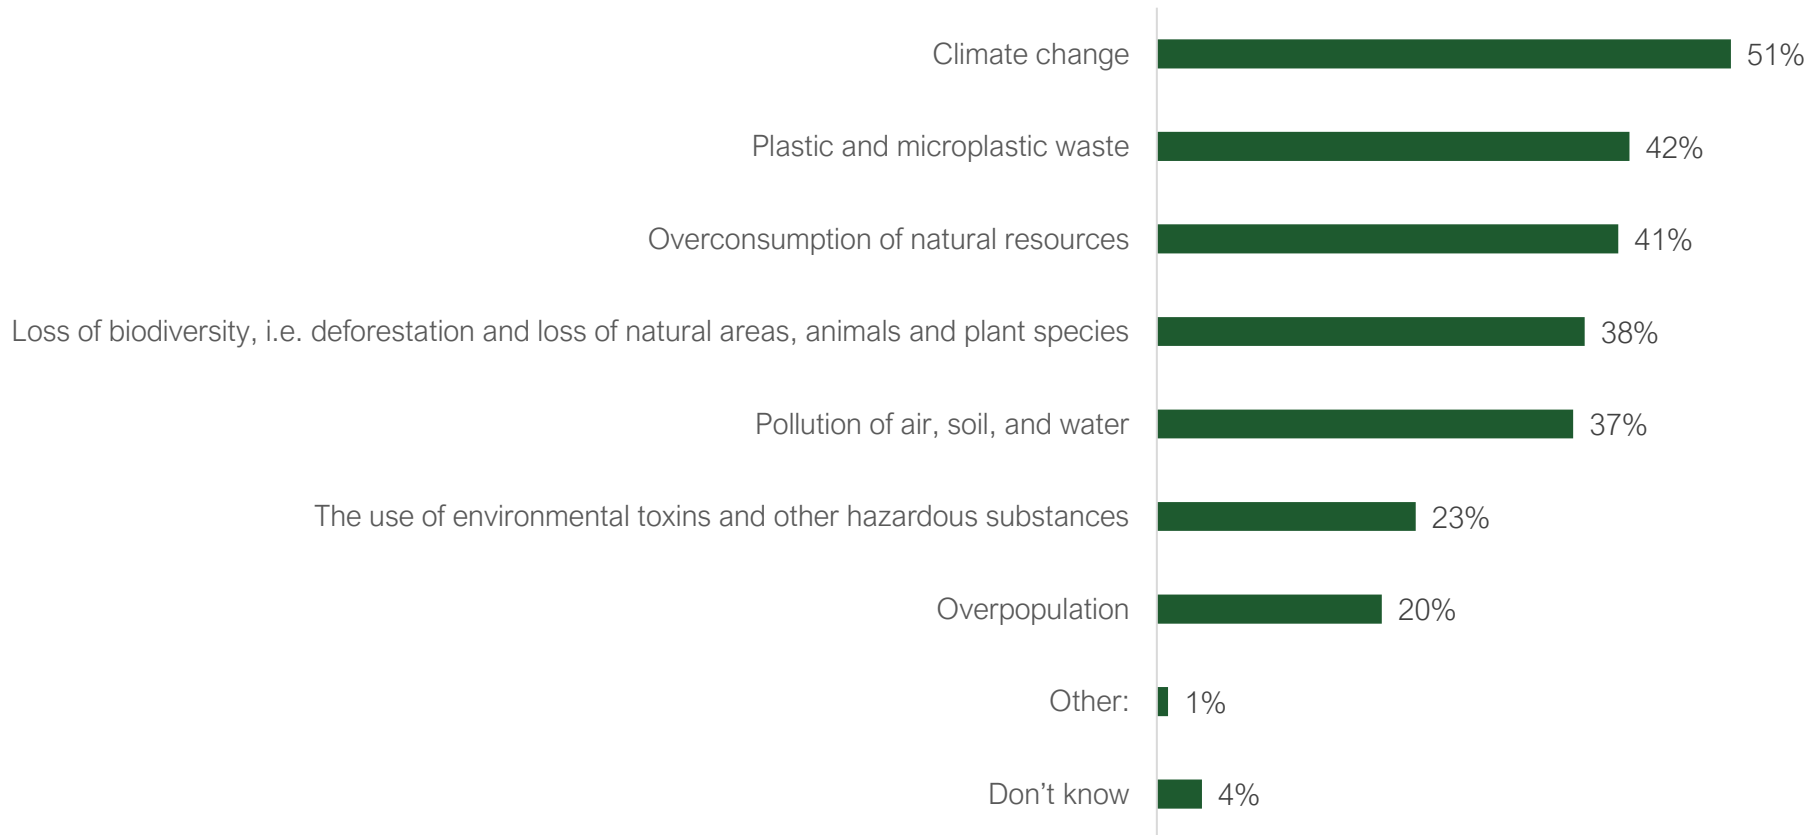


A scenic landscape featuring a calm lake in the foreground, two people sitting on a wooden pier, and majestic mountains in the background under a cloudy sky. The scene is captured from a low angle on the pier, looking out over the water towards the mountains.

Nature in Nordic consumer Sustainability Index 2024

Nordic total and Sweden

According to Nordic consumers: Loss of biodiversity is the 4th most critical environmental issues we are facing today

In your view, what are the most critical environmental issues we are facing today?